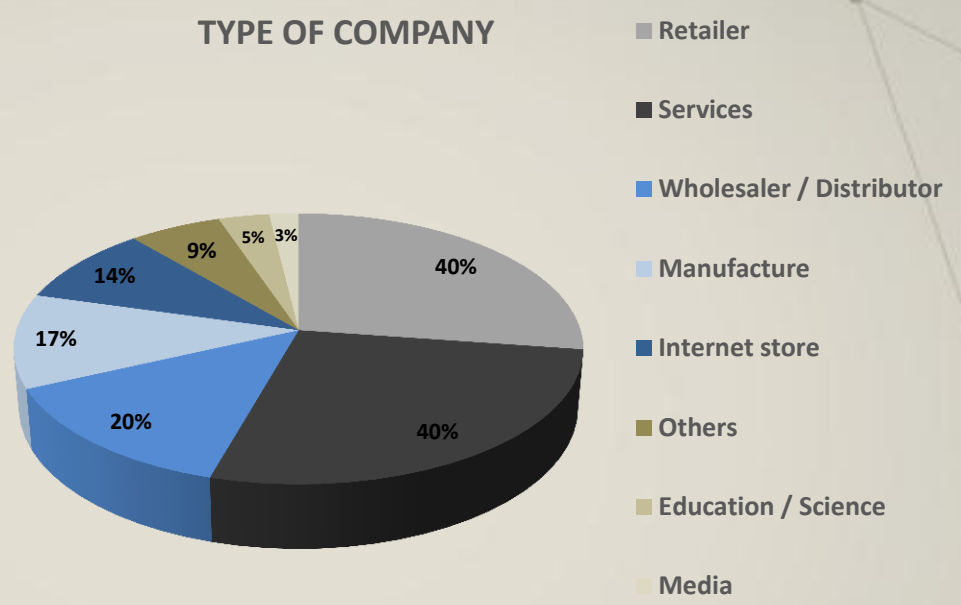

HOMI RUSSIA : VISITORS DATA

Source: ITE