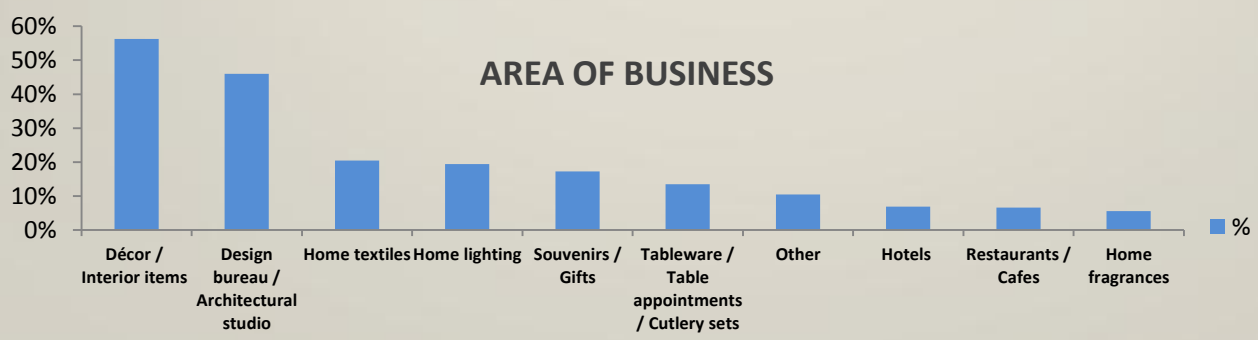

HOMI RUSSIA : VISITORS DATA

Source: ITE