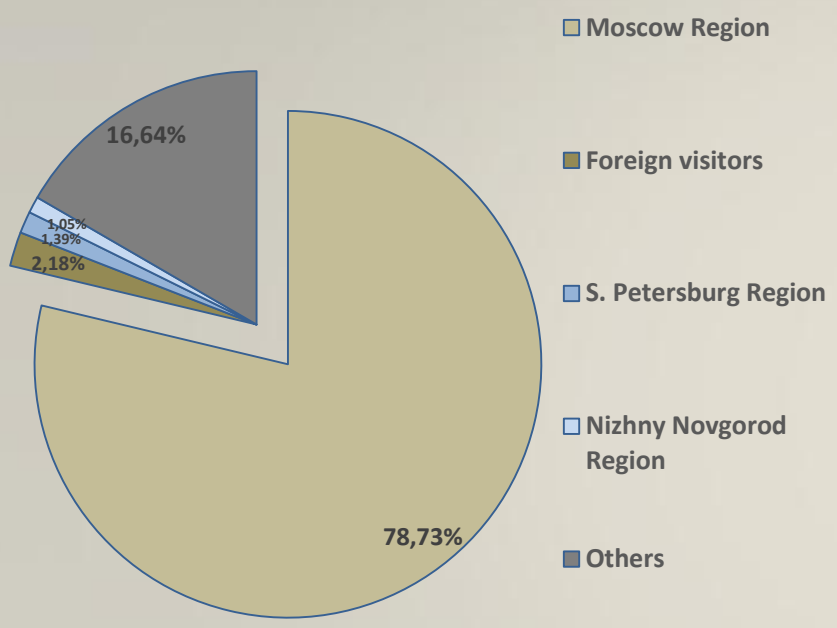

HOMI RUSSIA : VISITORS DATA

Source: ITE